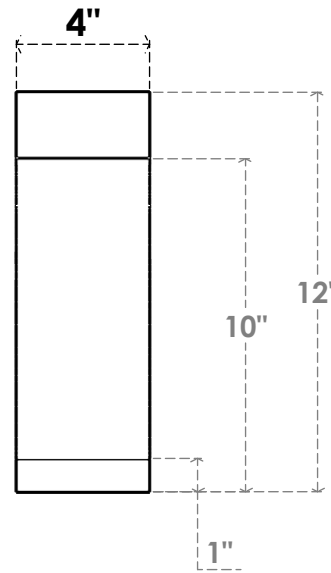

ITEM NUMBER: BRCPC040X08000X12000IMP

4"W X 8"D X 12"H IMPERIAL ARCHITECTURAL GRADE PVC CLOSED KNEE BRACE

SIDE PROFILE

FRONT PROFILE

ISOMETRIC

EKENA MILLWORK
2300 WEST MAIN ST.
CLARKSVILLE, TX 75426
TOLL FREE: 866-607-0453
WWW.EKENAMILLWORK.COM

NOTES

1. INSTALLATION TO BE COMPLETED IN ACCORDANCE WITH MANUFACTURER'S SPECIFICATIONS.
2. DRAWING MAY NOT BE TO SCALE
3. THIS DRAWING IS INTENDED FOR DESIGN AND PLANNING PURPOSES ONLY.
4. ALL INFORMATION CONTAINED HEREIN WAS CURRENT AT THE TIME OF DEVELOPMENT BUT MUST BE REVIEWED AND APPROVED BY THE PRODUCT MANUFACTURER TO BE CONSIDERED ACCURATE.
5. ARCHITECTURAL GRADE PVC PRODUCTS ARE MADE FROM EXPANDED CELLULAR PVC AND COME NATURALLY WHITE BUT MAY BE PAINTED