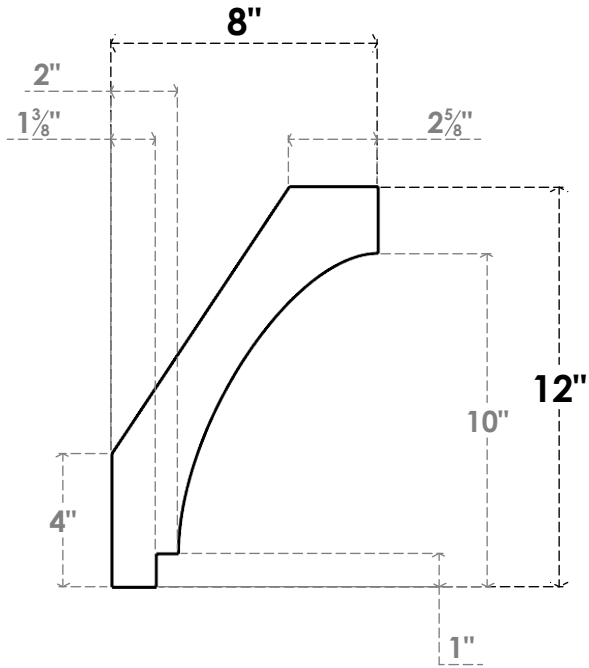

ITEM NUMBER: BRCPC040X08000X12000IMP

4"W X 8"D X 12"H IMPERIAL ARCHITECTURAL GRADE PVC CLOSED KNEE BRACE

SIDE PROFILE

FRONT PROFILE

ISOMETRIC

EKENA MILLWORK
2300 WEST MAIN ST.
CLARKSVILLE, TX 75426
TOLL FREE: 866-607-0453
WWW.EKENAMILLWORK.COM